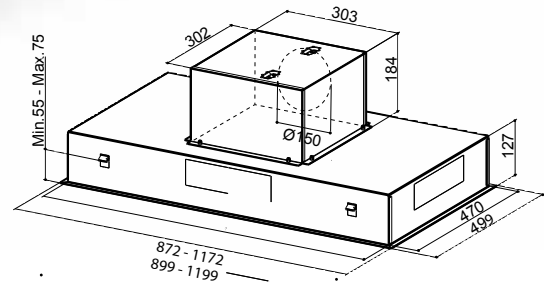

Faber's best selling ceiling hood; easy to install, powerful and great value.

Air outlet adjustable in 4 positions

HEAVEN 2.0

HEAVEN 2.0 EV8+ X 90 cod. 110.0315.792
 HEAVEN 2.0 EV8+ X 120 cod. 110.0315.794

(optional)

FEATURES	PERFORMANCE	ACCESSORIES
Finish • Stainless Steel	Speed 1 2 3 INT	Cod. 112.0327.007
Controls Electronic LED	Air capacity IEC point 290 400 560 700	ENERGY Remote blower kit
Lighting 4 LED lights	Pressure 430 490 530 560	Cod. 112.0158.127
Grease filter Cassettes dishwasher safe	Input 190 230 255 270	FHP8 High Performance Charcoal filter
Ø of air outlet 150 / 120 mm	Noise level 53 62 70 72	Cod. 112.0185.278
Width 900 mm / 1200 mm	INSTALLATION REQUIREMENTS	
Energy class A	Max Load 274W	Max Width of Hob 90/120cm
	Min Height 65cm above a hob	Max Height 150cm above Hob
		Cod. 112.0376.219 Flat Air Duct System Heaven