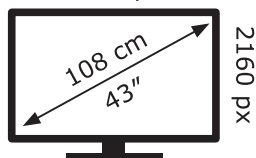

LG Electronics

43UQ81006LB

54 kWh/1000h

ABCDEF**G**

77 kWh/1000h

3840 px

2019/2013