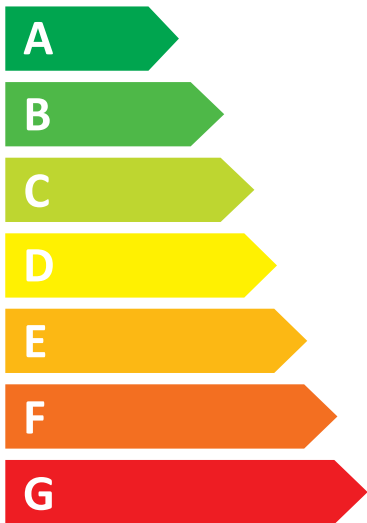

ENERG

Bosch

WGB25400BY

41 kWh / 

10.0 kg

3:50

49 L

ABC**B**DEFG